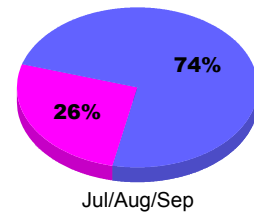

Membership Results
2012-2013

Membership
2011-2012

Month	Net Memb Goal	Actual New Memb	Actual Dropped Memb	Gain/Loss of Memb	Gain/Loss of Memb
Jul/Aug/Sep		28	-37	-9	1
Totals		28	-37	-9	1

Membership Results 2012-2013

Goal, New, Dropped, Gain/Loss

Comparison of Membership Gain/Loss

Current Year Compared to the Previous Year

Gender Comparison 2012-2013

Male Female