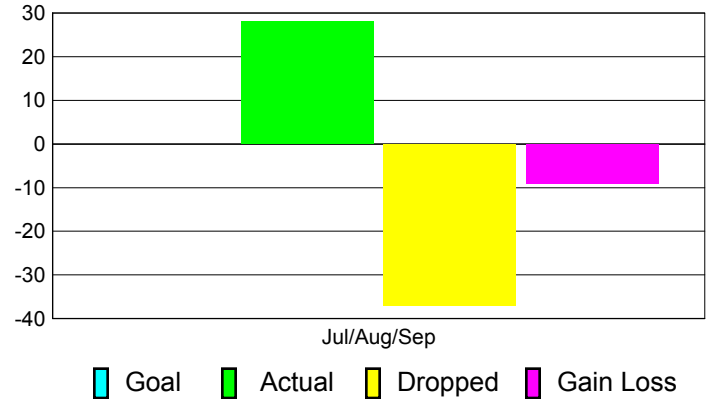

Membership Results 2012-2013

Goal, New, Dropped, Gain/Loss